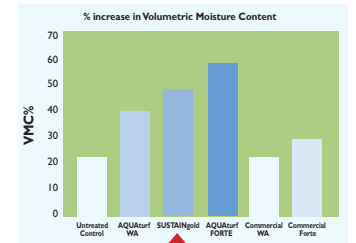

3 SUSTAINgold

MATCHplays newest product development, SUSTAINgold will hold water around the seed for more reliable germination. Simply spray SUSTAINgold and leave it sitting in the thatch for best results.

SUSTAINgold holds moisture for seedlings to access.